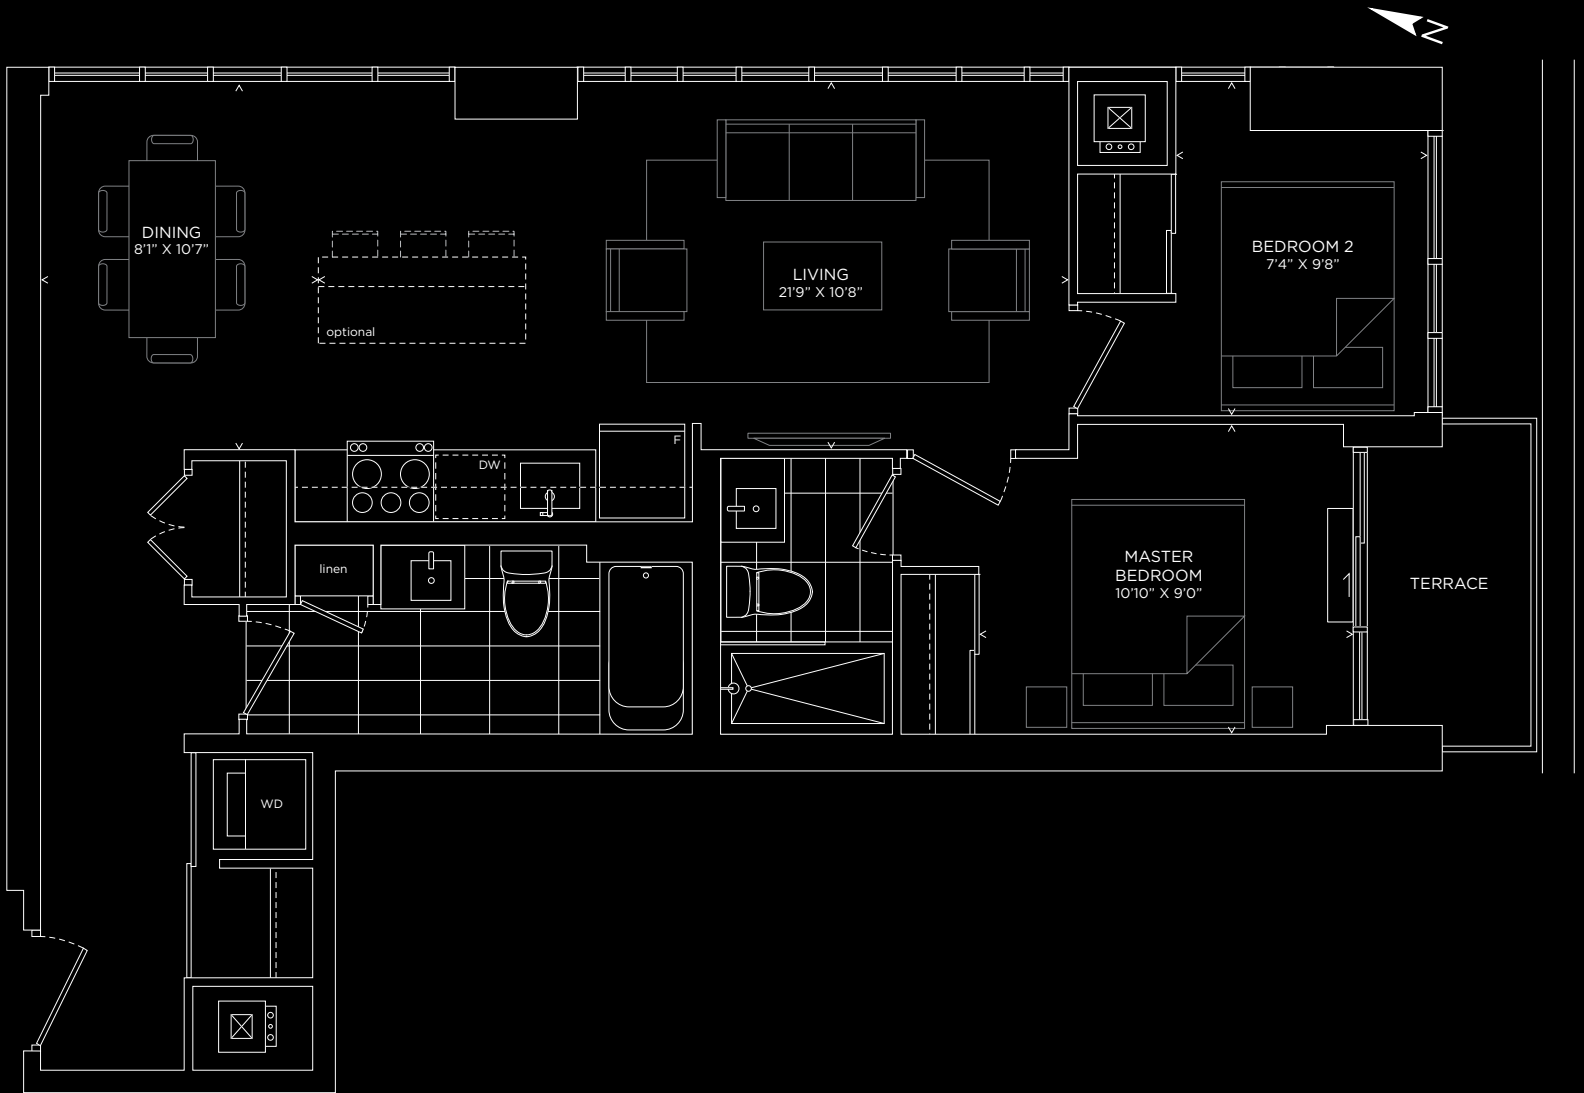

NEW RELEASE

202
TWO BEDROOM
898 SF

THE BENNETT
ON BAYVIEW

All sizes and specifications are subject to change without notice. E.&O.E.