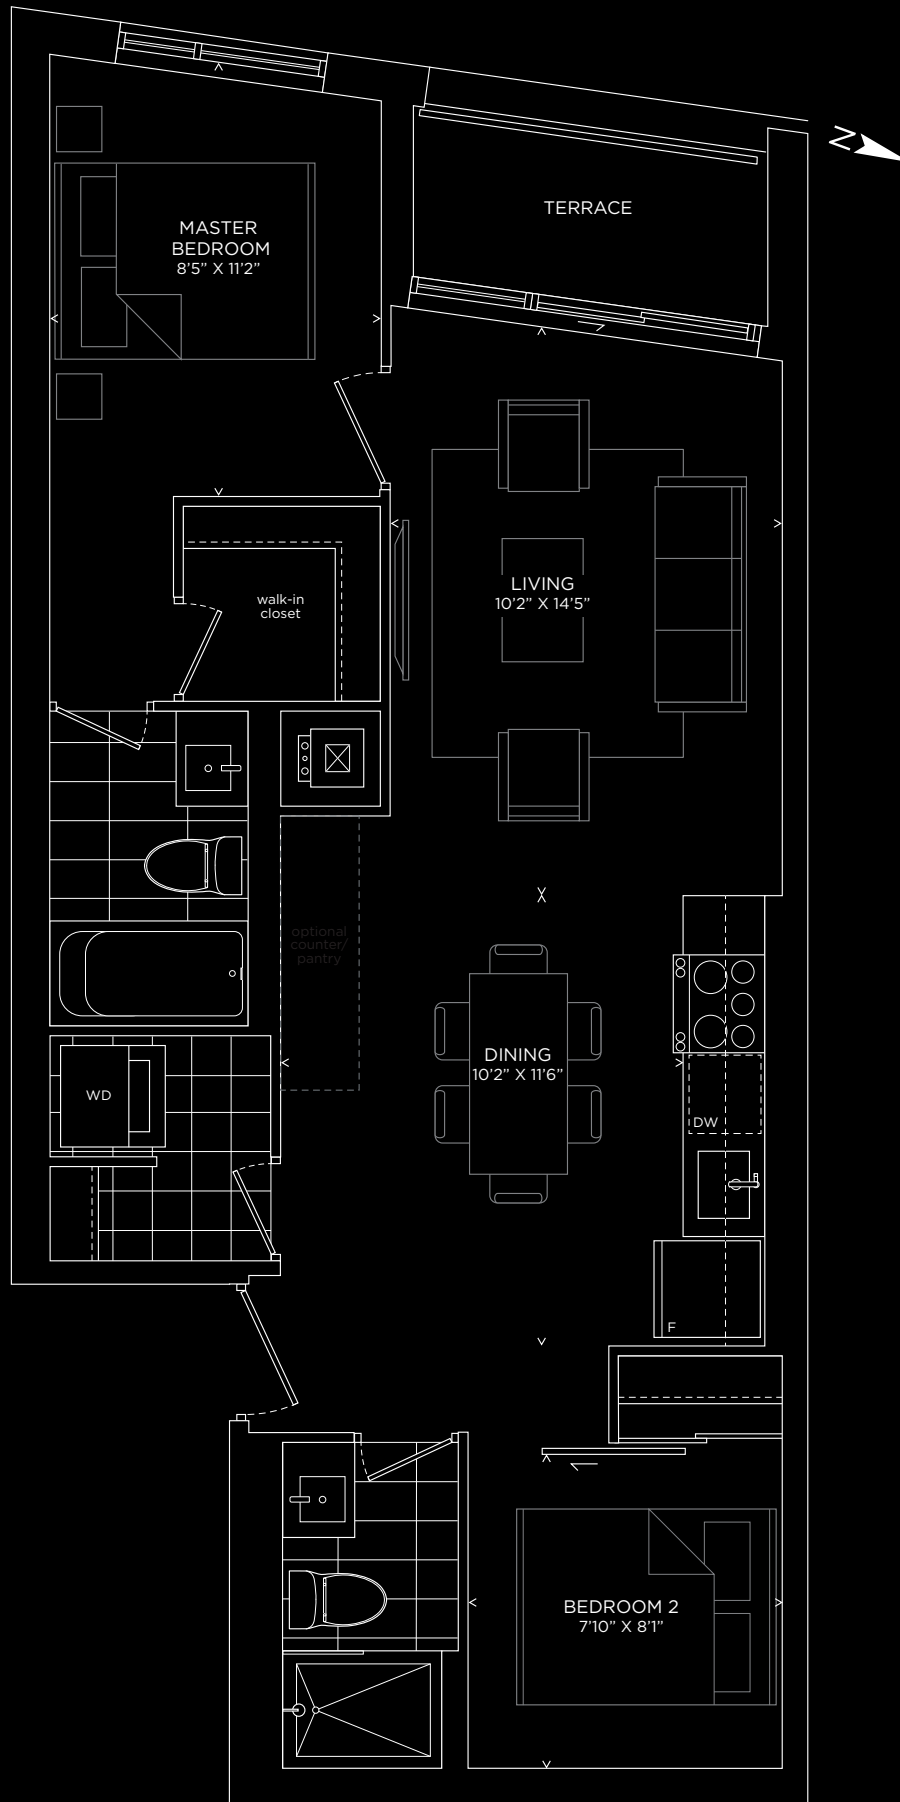

# NEW RELEASE

207  
TWO BEDROOM  
767 SF

**THE BENNETT**  
ON BAYVIEW