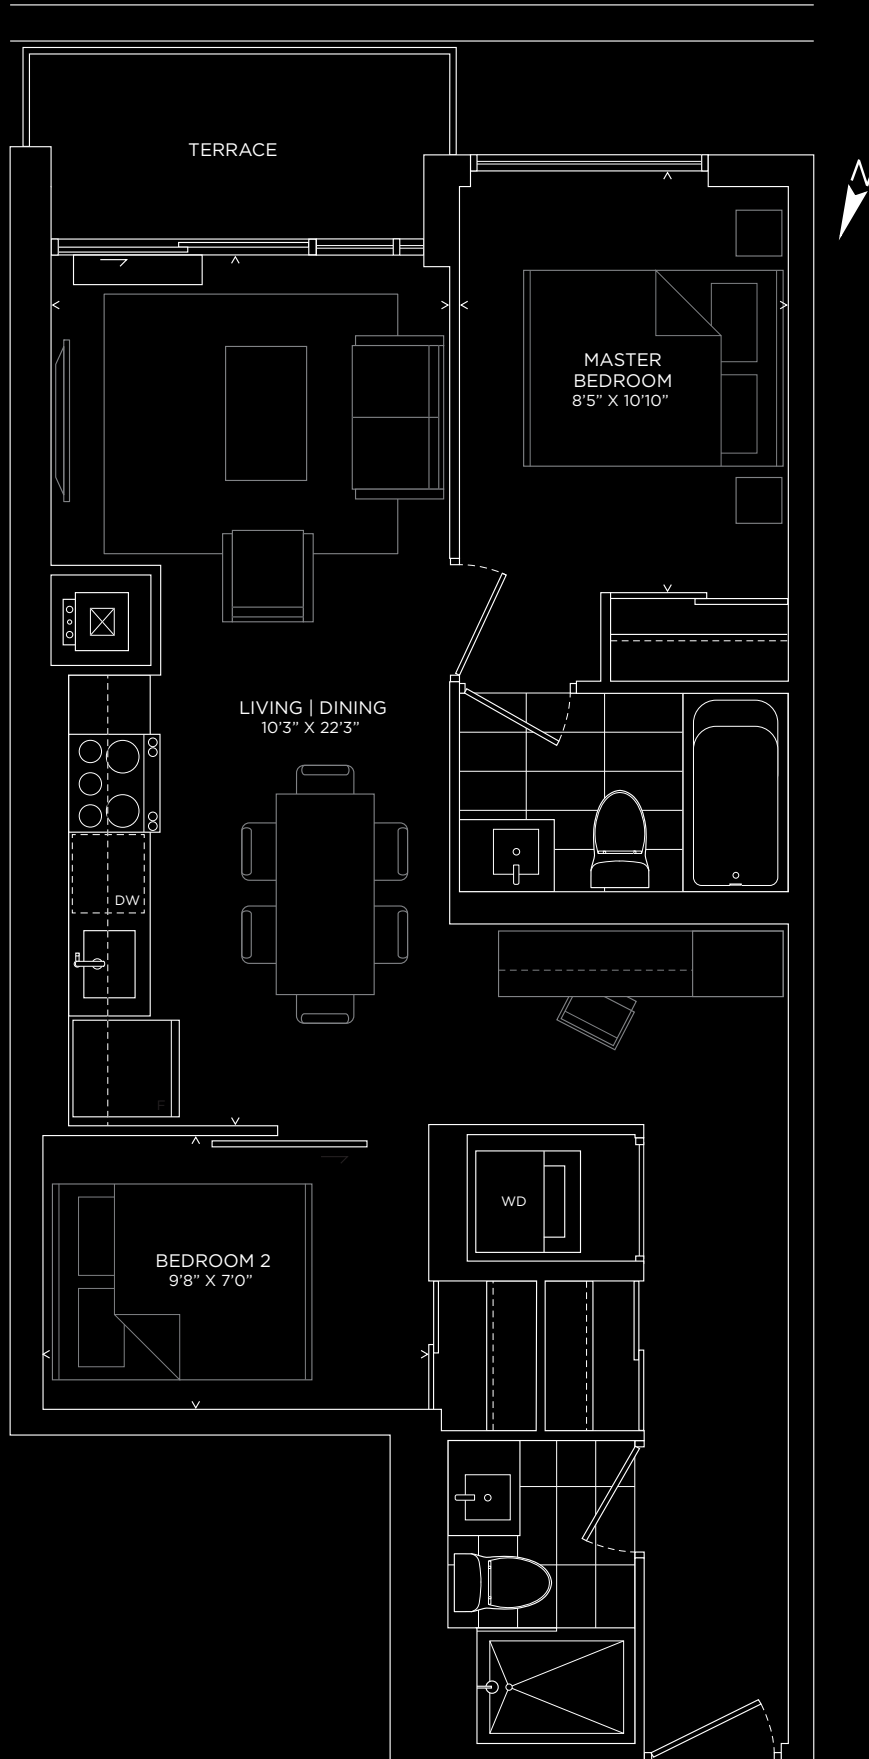

NEW RELEASE

203
TWO BEDROOM
708 SF

THE BENNETT
ON BAYVIEW