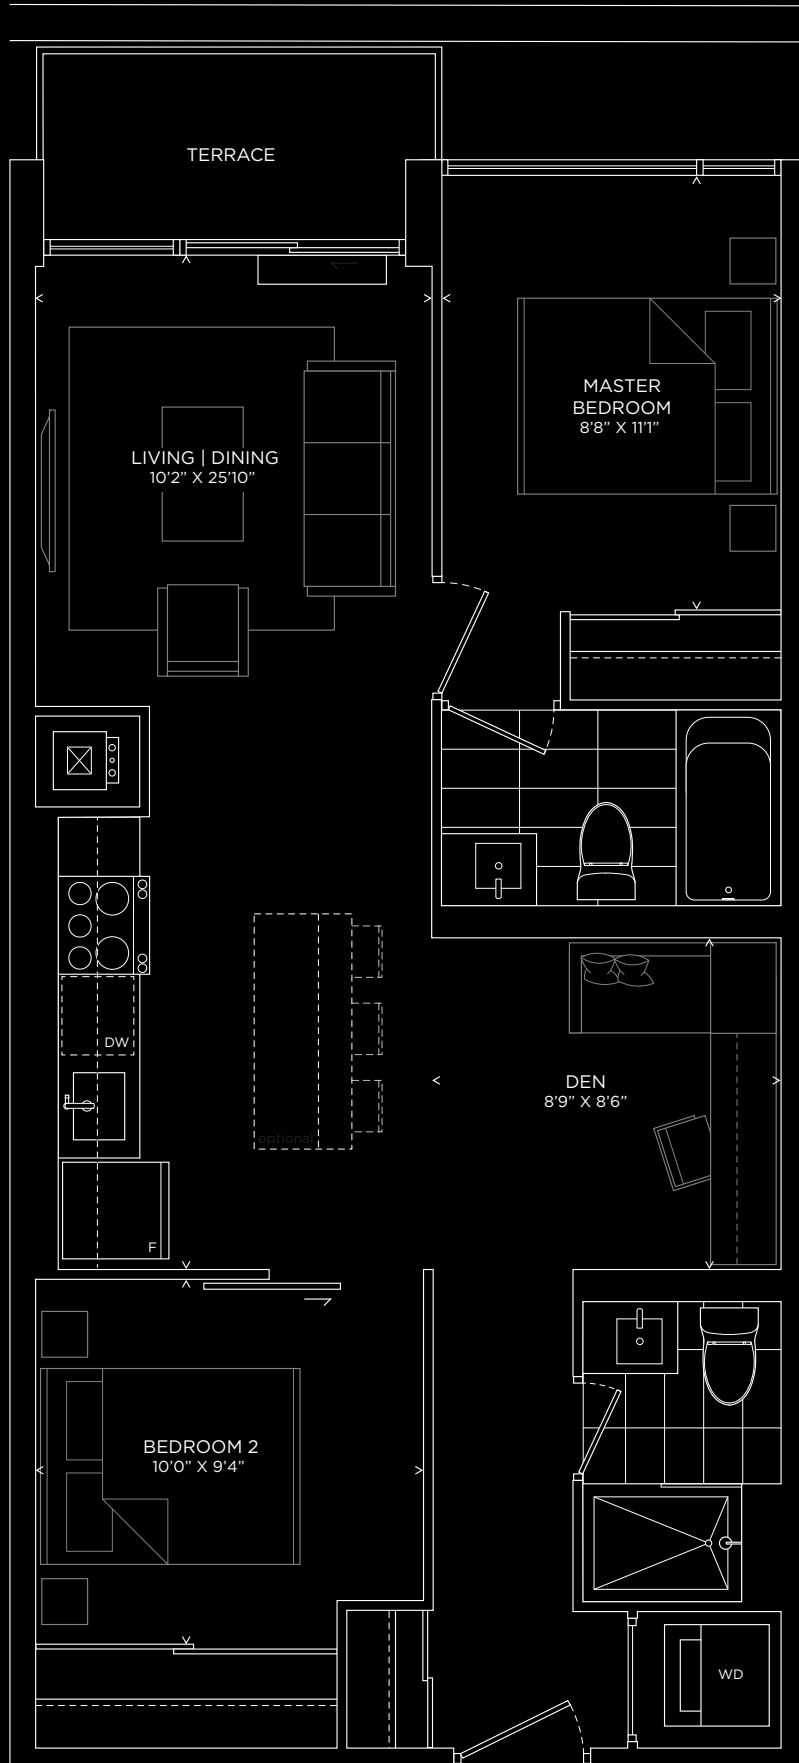

NEW RELEASE

204
TWO BEDROOM + DEN

789 SF

THE BENNETT
ON BAYVIEW