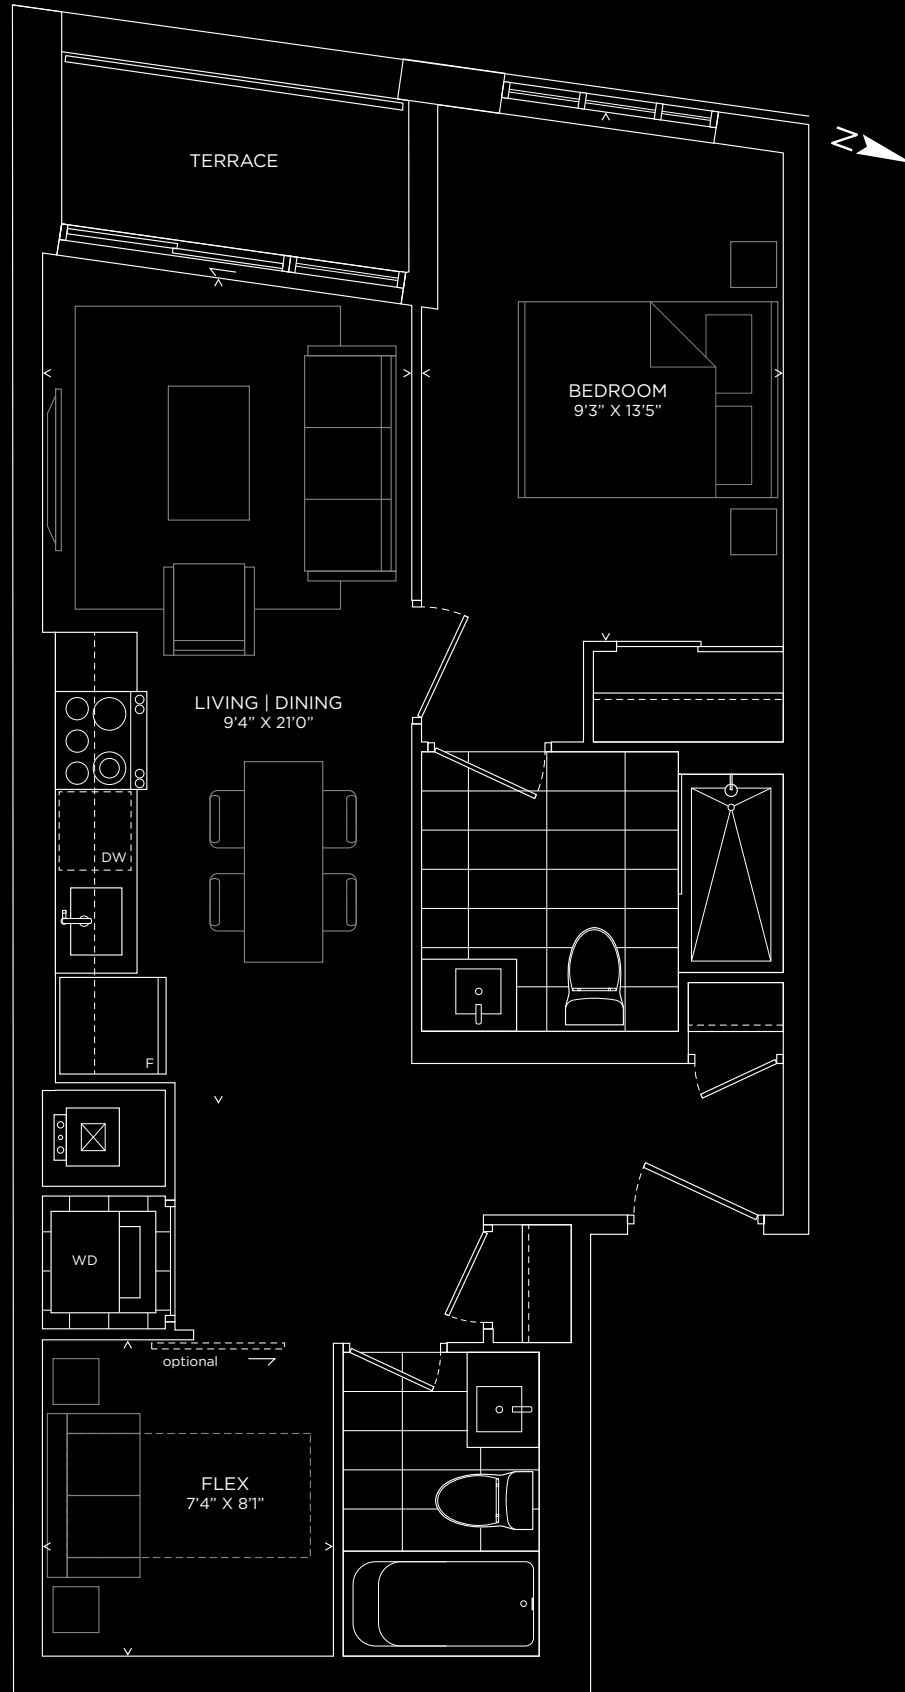

# NEW RELEASE

201  
ONE BEDROOM + FLEX

722 SF

LEVEL 2

**THE BENNETT**  
ON BAYVIEW